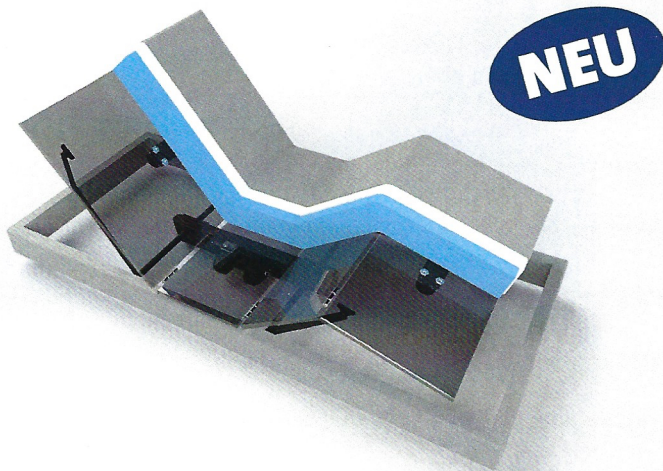

# Massage units VRM series

A gentle vibration massage for a deep and wholesome sleep!

for manual adjustable slatted frames

for slatted frames with motorized adjustment

## General description

Our new VRM massage unit consists of a high-quality RF remote control, a plug-in power supply, a small control unit and two very quiet 12 VDC massage motors, which are attached to the bottom side of a slatted frame or a box spring bed. Gentle vibrations that can be felt all over the mattress have a relaxing effect and ensure a deep and restful sleep. The VRM-5 model was specially designed for manually adjustable slatted frames and box spring beds. Thanks to its multifunctional remote control, the VRM-6 is perfect for slatted frames and beds with motorized adjustment.

## Features

- two quiet and maintenance-free 12 VDC massage motors
- easy to fix on almost any slatted frame or box spring bed
- premium class RF remote control
- individually adjustable massage intensity
- wave massage function
- pulse massage function
- timer function
- quality „Made In Germany“