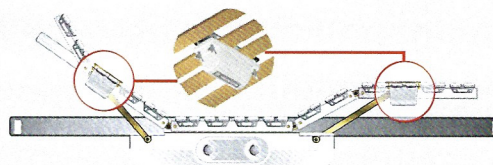

# Massage units VRM series

A gentle vibration massage for a deep and wholesome sleep!

for manual adjustable slatted frames

for slatted frames with motorized adjustment

## General description

Our new VRM massage unit consists of a high-quality RF remote control, a plug-in power supply, a small control unit and two very quiet 12 VDC massage motors, which are attached to the bottom side of a slatted frame or a box spring bed. Gentle vibrations that can be felt all over the mattress have a relaxing effect and ensure a deep and restful sleep. The VRM-5 model was specially designed for manually adjustable slatted frames and box spring beds. Thanks to its multifunctional remote control, the VRM-6 is perfect for slatted frames and beds with motorized adjustment.