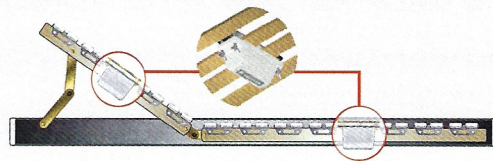

# Massage units VRM series

A gentle vibration massage for a deep and wholesome sleep!

for manual adjustable slatted frames

for slatted frames with motorized adjustment

## General description

Our new VRM massage unit consists of a high-quality RF remote control, a plug-in power supply, a small control unit and two very quiet 12 VDC massage motors, which are attached to the bottom side of a slatted frame or a box spring bed. Gentle vibrations that can be felt all over the mattress have a relaxing effect and ensure a deep and restful sleep. The VRM-5 model was specially designed for manually adjustable slatted frames and box spring beds. Thanks to its multifunctional remote control, the VRM-6 is perfect for slatted frames and beds with motorized adjustment.

## Features

- two quiet and maintenance-free 12 VDC massage motors
- easy to fix on almost any slatted frame or box spring bed
- premium class RF remote control
- individually adjustable massage intensity
- wave massage function
- pulse massage function
- timer function
- quality „Made In Germany“